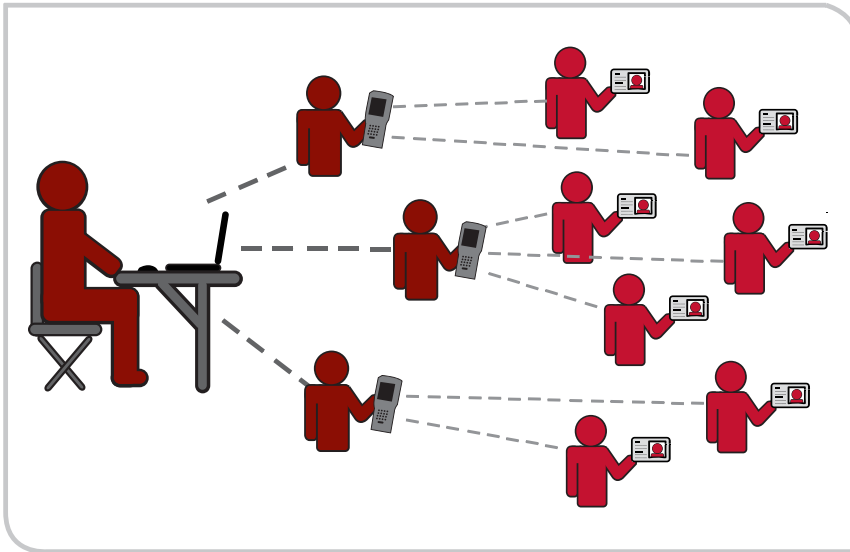

Mobile Tracking Devices

Cover larger areas of an event or site with greater flexibility and security.

How Does a Handheld Device Enhance Mobile Solutions®?

A Mobile Tracking Device allows users to manage personnel, visitors, volunteers and assets away from the Command Center at any location. Create an event and enroll personnel before the Command Center is setup onsite by using a Mobile Tracking Device. Personnel are able to manage larger areas of a location while moving in and out of the vicinity of the Command Center by tracking individuals, equipment, and activity using Mobile Solutions® software.

Track Personnel

Multiple Mobile Tracking Device units provide users the flexibility they need to manage a site quickly and securely. Each unit is able to transmit data in real-time using a wireless connection or can be uploaded directly to the Command Center with a USB Connection. Mobile Tracking Devices have the capability to support virtually all formats including 1D & 2D barcodes, QR tags, and MiFare, Moca, DesFire and Magstripe cards. Mobile Solutions™ web based software is compatible with Apple, Android and Windows operating systems. Mobile Tracking Device units are an effective, affordable mobile solution for both small and large organizations.

Mobile Tracking Device Features

- > Track people and assets away from the command workstation.
- > Create an event and enroll people on-site before the command workstation is setup.
- > Wirelessly connect to the command workstation by transmitting data in real-time.
- > Runs on- & off-line.
- > Affordable for both small and large organizations.
- > Add multiple applications to each unit.
- > Manage multiple applications to each unit.
- > Manage multiple entry and exit points of a location.
- > Add accountability by managing personnel, volunteers, visitors and assets.